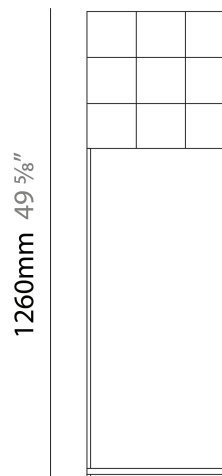

Ø400mm 15 3/4"